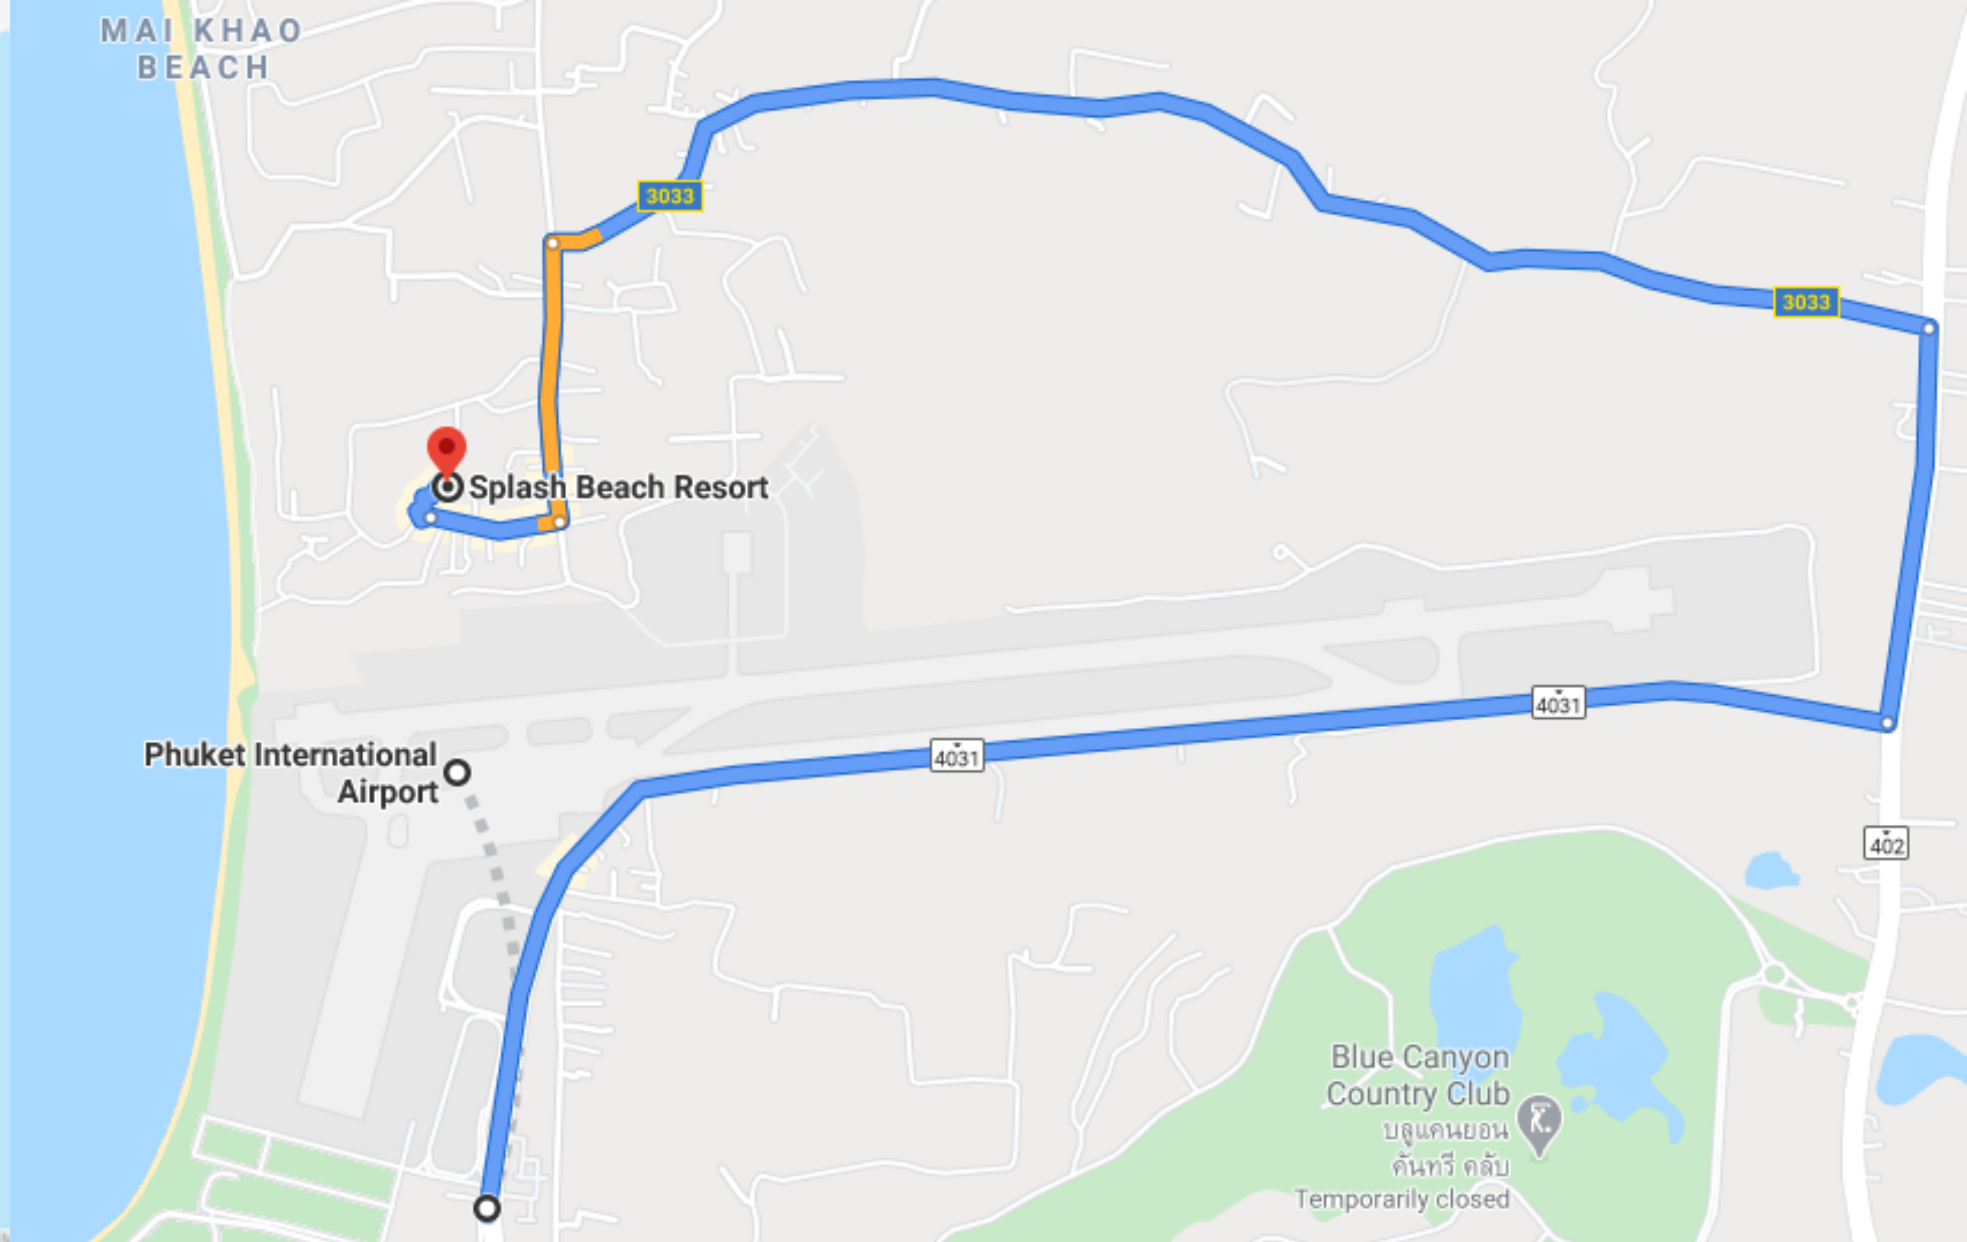

## ACCESSIBILITY

There are currently 49 airlines operating to and from the Phuket International Airport with non-stop passenger flights scheduled to 54 destinations in 20 countries.

Splash Beach Resort is strategically located just **15 minutes** away from airport.