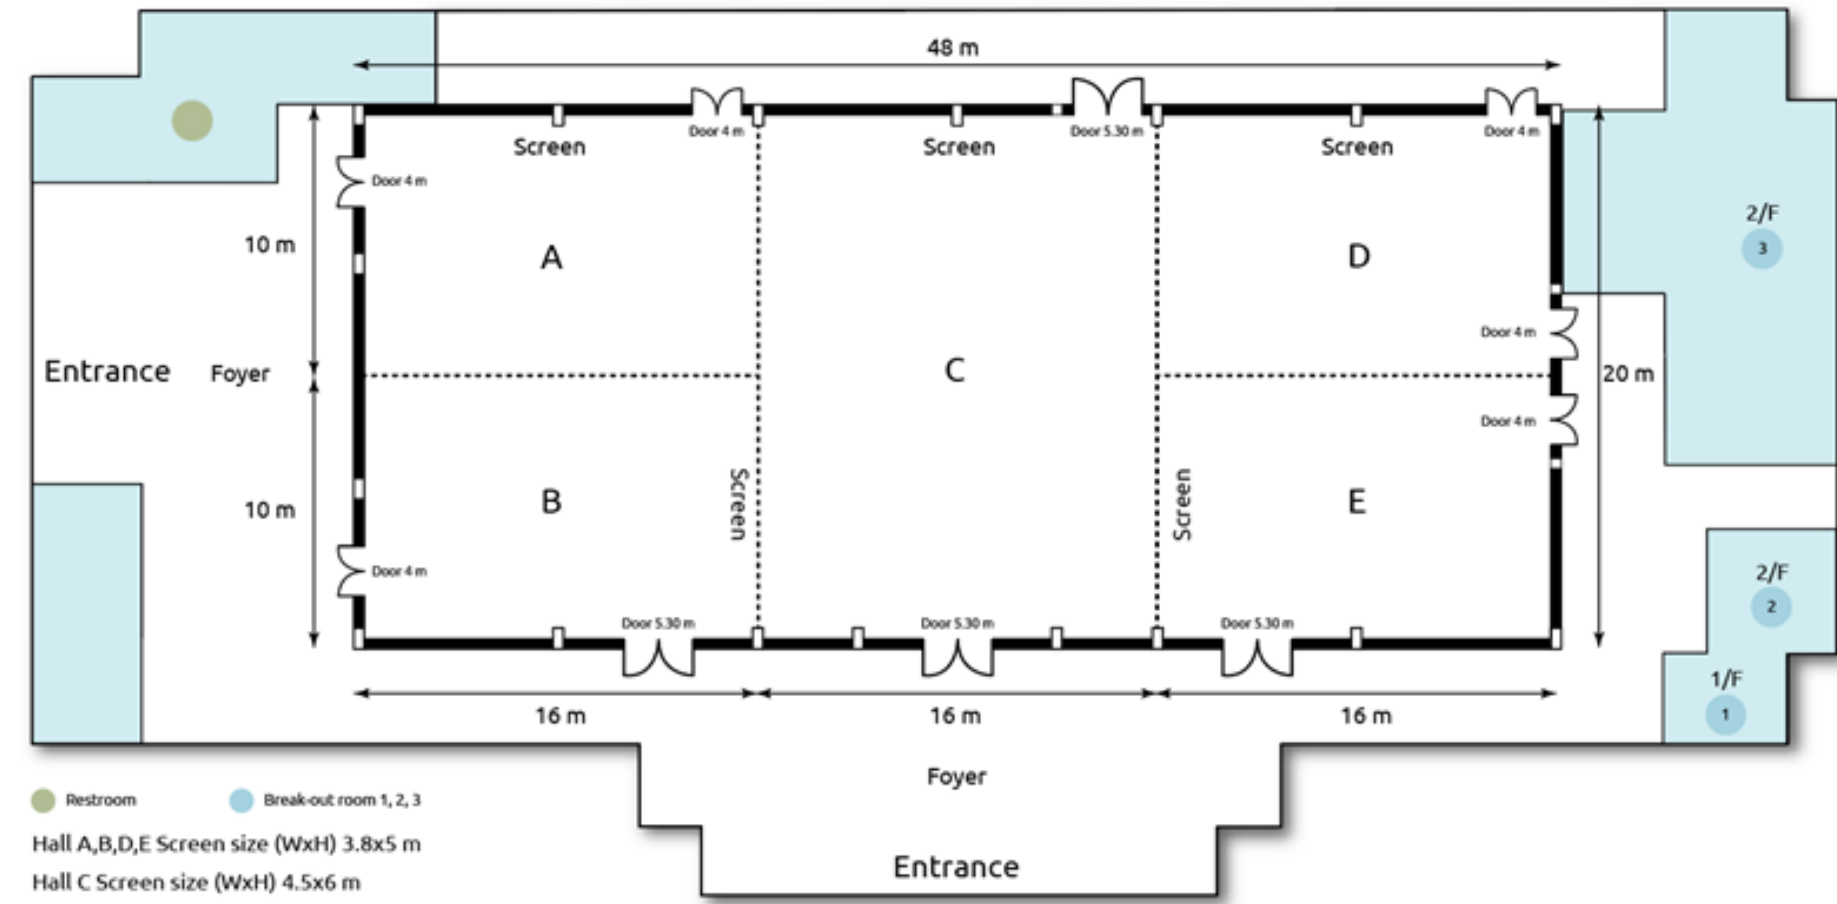

# GROUP CHECK-IN VENUE OPTIONS

**1** Find me at the Splash Resort Map!

MAIN LOBBY AREA

**4** Find me at the Splash Resort Map!

CONFERENCE CENTER FOYER

**CONFERENCE CENTRE** Phuket's largest pillar-less Conference Centre ideal for meetings, incentives, conventions and social events with well-equipped facilities and services.

# CONFERENCE CENTRE HIGHLIGHTS

- Spacious, well-manicured Lawn perfect for pre-dinner cocktails.
- Spacious, fully air-conditioned glass-wall Foyer with access to natural daylight perfect for coffee breaks and pre-dinner cocktails.
- 9-meter ceiling with 7-meter clearance
- Efficient sliding divider walls that can be opened and closed as needed in just a few minutes.
- Five (5) built-in LCD projectors and screens
- Built-in sound system
- Built-in LED moving lights in Hall C
- Full banqueting facilities - tables, chairs, linen, stage panels, meeting pads
- One (1) meeting room (Ground Floor) - can function as Secretariat, Prayer Room, or Storage Room.
- Two (2) meeting rooms with separate bathroom access (2nd Floor) - can function as boardroom, secretariat, or VIP Green Room.
- Built-in fully-functional kitchen - ensures food is always served fresh, timely and hot-off-the-stove.
- Convenient backdoor access for easy setup of third-party event suppliers

Meeting Room	Dimensions WxLxH	Area SQM	Capacity (person)					
			Theatre	Classroom	Conference	U-shape	Reception	Banquet
Hall A	16x10x9	157	132	72	66	57	210	80
Hall B	16x10x9	157	126	84	66	57	210	80
Hall C	16x20x9	319	282	162	84	66	450	200
Hall D	16x10x9	157	132	72	66	57	210	80
Hall E	16x10x9	157	126	84	66	57	210	80
Hall A,B,C / C,D,E	32x20x9	640	616	384	132	108	720	480
Hall A,B,C,D,E	47x20x9	962	1,000	594	198	135	1,300	650