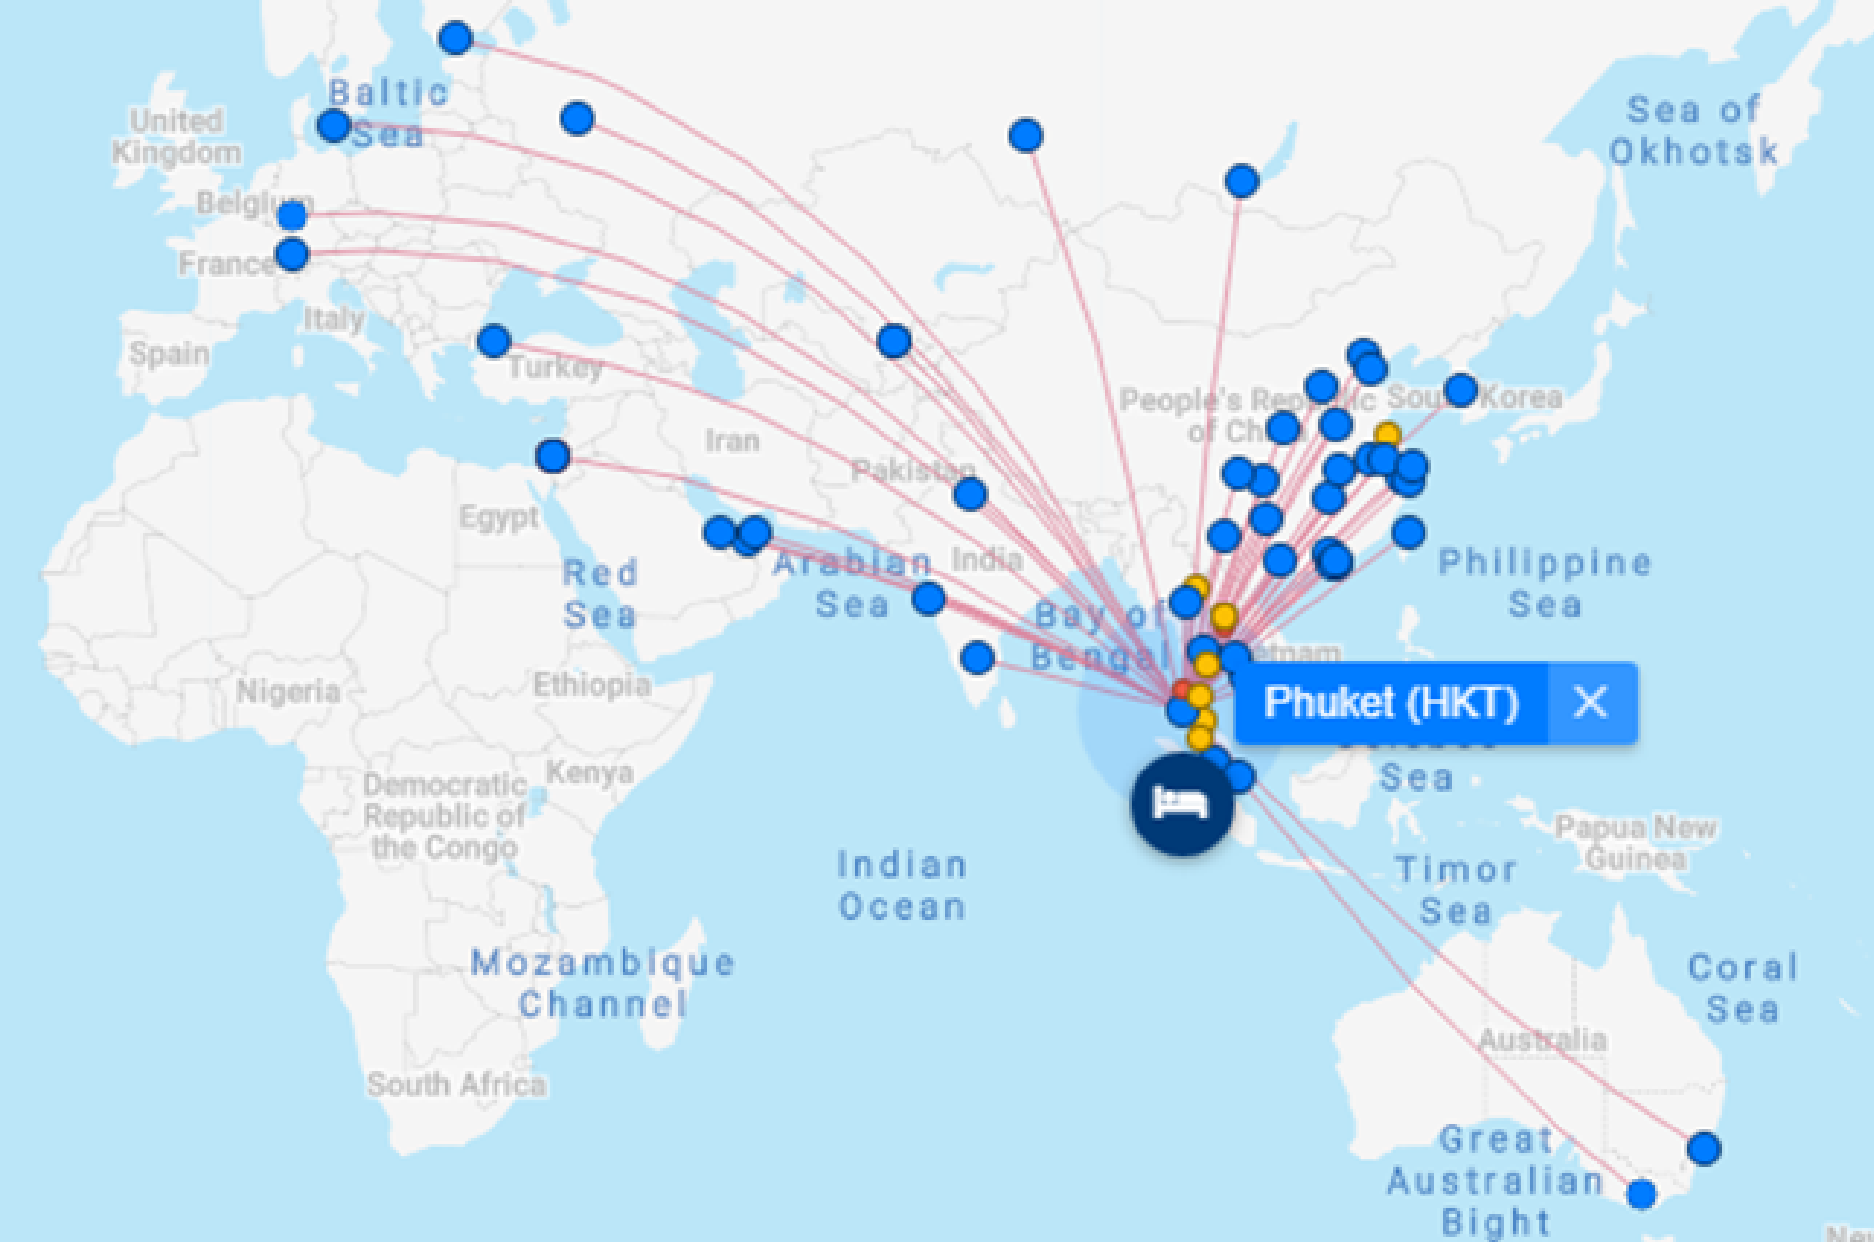

*Mai Khao, Phuket*

MEANINGFUL MEETINGS. EXCELLENT EVENTS.

## ACCESSIBILITY

There are currently 49 airlines operating to and from the Phuket International Airport with non-stop passenger flights scheduled to 54 destinations in 20 countries.

Splash Beach Resort is strategically located just **15 minutes** away from airport.